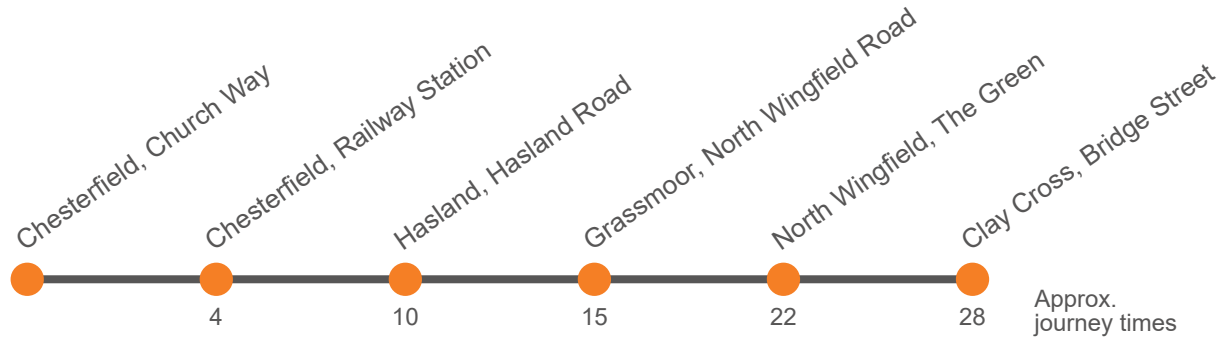

Hol Runs during School Holidays Only

Sch Runs on Schooldays Only

Monday to Friday (continued)

Codes	Hol	Sch			Hol	Sch	Hol	Sch	Hol	Sch			
Service:	54	54	54a	54	54	54	54a	54a	54	54	54a	54	54
Chesterfield, Church Way, Stop H2	1610	1610	1626	1644	1644	1700	1700	1716	1716	1732	1750	1810	1830
Chesterfield, Railway Station	1615	1615	1631	1649	1649	1705	1706	1721	1722	1737	1755	1814	1834
Hasland, Eastwood Park	1622	1622	1639	1657	1657	1713	1714	1730	1731	1745	1803	1820	1840
Grassmoor, New Street	1627	1628	1644	1702	1702	1718	1719	1735	1736	1750	1808	1825	1845
North Wingfield, Alma Road/Hucklow Ave			1649			1723	1724			1755			1850
North Wingfield, The Green	1634	1635	1651	1709	1709	1725	1726	1740	1743	1757	1815	1832	1852
Clay Cross, Bus Station, Stand 3	1640	1643	1658	1715	1716	1731	1732	1747	1749	1803	1821	1838	1858

Hol Runs during School Holidays Only

Sch Runs on Schooldays Only

Monday to Friday (continued)

Service:	54	54	54	54	54
Chesterfield, Church Way, Stop H2	1900	2000	2100	2200	2300
Chesterfield, Railway Station	1904	2004	2104	2204	2304
Hasland, Eastwood Park	1910	2010	2110	2210	2310
Grassmoor, New Street	1915	2015	2115	2215	2315
North Wingfield, Alma Road/Hucklow Ave					
North Wingfield, The Green	1922	2022	2122	2222	2322
Clay Cross, Bus Station, Stand 3	1928	2028	2128	2228	2328