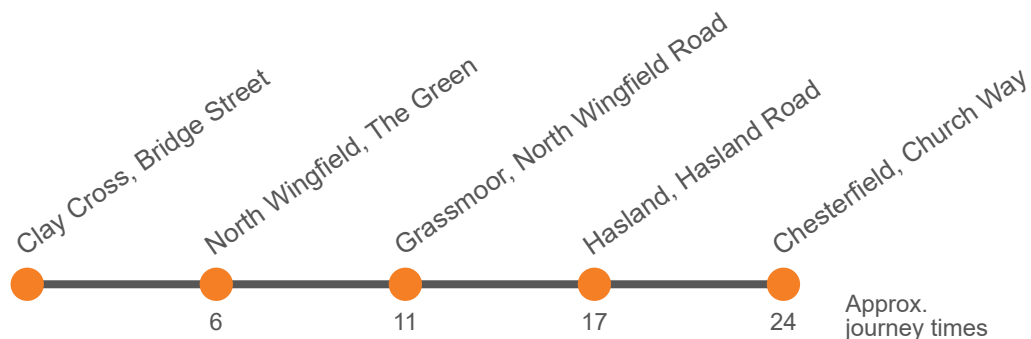

Monday to Friday

Codes					Hol	Sch			Hol	Sch			Hol	Sch
Service:	54	54	54	54a	54	54a	54a	54	54	54a	54a	54	54	
Clay Cross, Bus Station, Stand 3	0528	0558	0628	0647	0705	0718	0718	0731	0731	0748	0748	0808	0808	
North Wingfield, The Green	0534	0604	0634	0653	0711	0724	0724	0738	0738	0755	0755	0815	0815	
North Wingfield, Alma Road/Haddon Rd				0654		0725	0725			0756	0757			
Grassmoor, New Street	0539	0609	0640	0659	0717	0730	0730	0744	0746	0801	0803	0820	0820	
Hasland, Eastwood Park	0545	0615	0646	0705	0723	0736	0737	0751	0755	0808	0812	0827	0828	
Chesterfield, Church Way	0550	0620	0653	0712	0730	0743	0745	0758	0804	0816	0822	0835	0838	

Hol Runs during School Holidays Only

Sch Runs on Schooldays Only

Monday to Friday (continued)

Codes	Hol	Sch													
Service:	54a	54a	54	54a	54	54a	54					54a	54		
Clay Cross, Bus Station, Stand 3	0826	0826	0845	0902	0917	0932	0947	Then at these mins past the hour	02	17	32	47	until	1302	1317
North Wingfield, The Green	0832	0832	0851	0908	0923	0938	0953		08	23	38	53		1308	1323
North Wingfield, Alma Road/Haddon Rd	0833	0833		0909		0939			09		39			1309	
Grassmoor, New Street	0838	0840	0857	0913	0928	0943	0958		13	28	43	58		1313	1328
Hasland, Eastwood Park	0845	0847	0903	0919	0934	0949	1004		19	34	49	04		1319	1334
Chesterfield, Church Way	0853	0855	0910	0926	0941	0956	1011	26	41	56	11	1326	1341