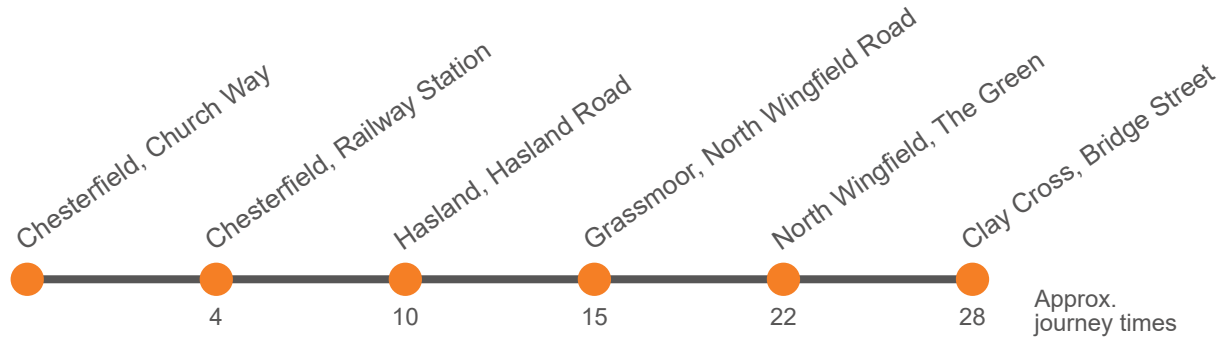

Hol Runs during School Holidays Only

Sch Runs on Schooldays Only

Monday to Friday (continued)

Codes	Hol	Sch			Hol	Sch	Hol	Sch	Hol	Sch			
Service:	54	54	54a	54	54	54	54a	54a	54	54	54a	54	54
Chesterfield, Church Way, Stop H2	1610	1610	1626	1644	1644	1700	1700	1716	1716	1732	1750	1810	1830
Chesterfield, Railway Station	1615	1615	1631	1649	1649	1705	1706	1721	1722	1737	1755	1814	1834
Hasland, Eastwood Park	1622	1622	1639	1657	1657	1713	1714	1730	1731	1745	1803	1820	1840
Grassmoor, New Street	1627	1628	1644	1702	1702	1718	1719	1735	1736	1750	1808	1825	1845
North Wingfield, Alma Road/Hucklow Ave			1649			1723	1724			1755			1850
North Wingfield, The Green	1634	1635	1651	1709	1709	1725	1726	1740	1743	1757	1815	1832	1852
Clay Cross, Bus Station, Stand 3	1640	1643	1658	1715	1716	1731	1732	1747	1749	1803	1821	1838	1858

Hol Runs during School Holidays Only

Sch Runs on Schooldays Only

Monday to Friday (continued)

Service:	54	54	54	54	54
Chesterfield, Church Way, Stop H2	1900	2000	2100	2200	2300
Chesterfield, Railway Station	1904	2004	2104	2204	2304
Hasland, Eastwood Park	1910	2010	2110	2210	2310
Grassmoor, New Street	1915	2015	2115	2215	2315
North Wingfield, Alma Road/Hucklow Ave					
North Wingfield, The Green	1922	2022	2122	2222	2322
Clay Cross, Bus Station, Stand 3	1928	2028	2128	2228	2328